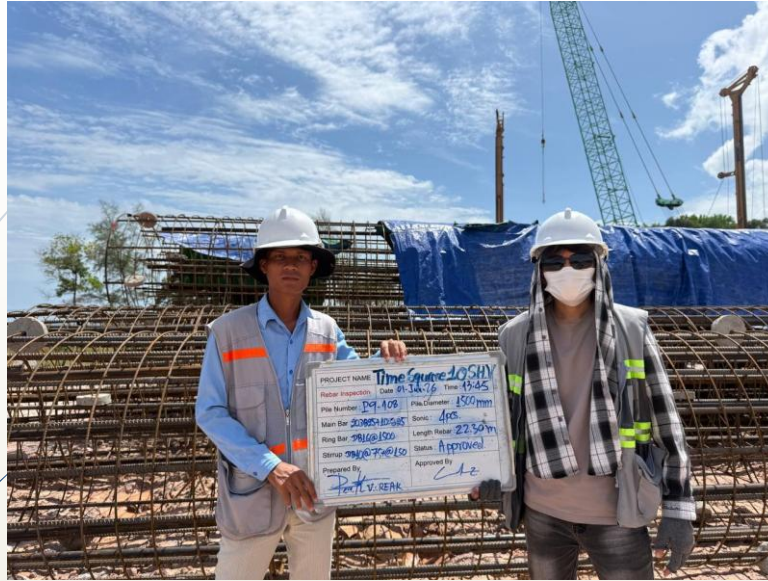

SITE PROGRESS UP TO 09 JUNE 2026

BORED PILE FINISHED 180/197p

SONIC TESTING PROGRESS UP TO 09 JUNE 2026

FINISHED 109/197p

TOOL BOX MEETING

SURVEY INSPECTION

BORED PILE DRILLING

REBAR INSPECTION

DEPTH AND REBAR INSPECTION BEFORE CONCRETE

BENTONITE SLURRY INSPECTION

CONCRETE INSPECTION

MATERIAL CONTROL

CONCRETE STRENGTH TEST

MATERIAL DELIVERED ON SITE

SITE PREPARATION AND CLEANING

PASSION FOR PROGRESS!