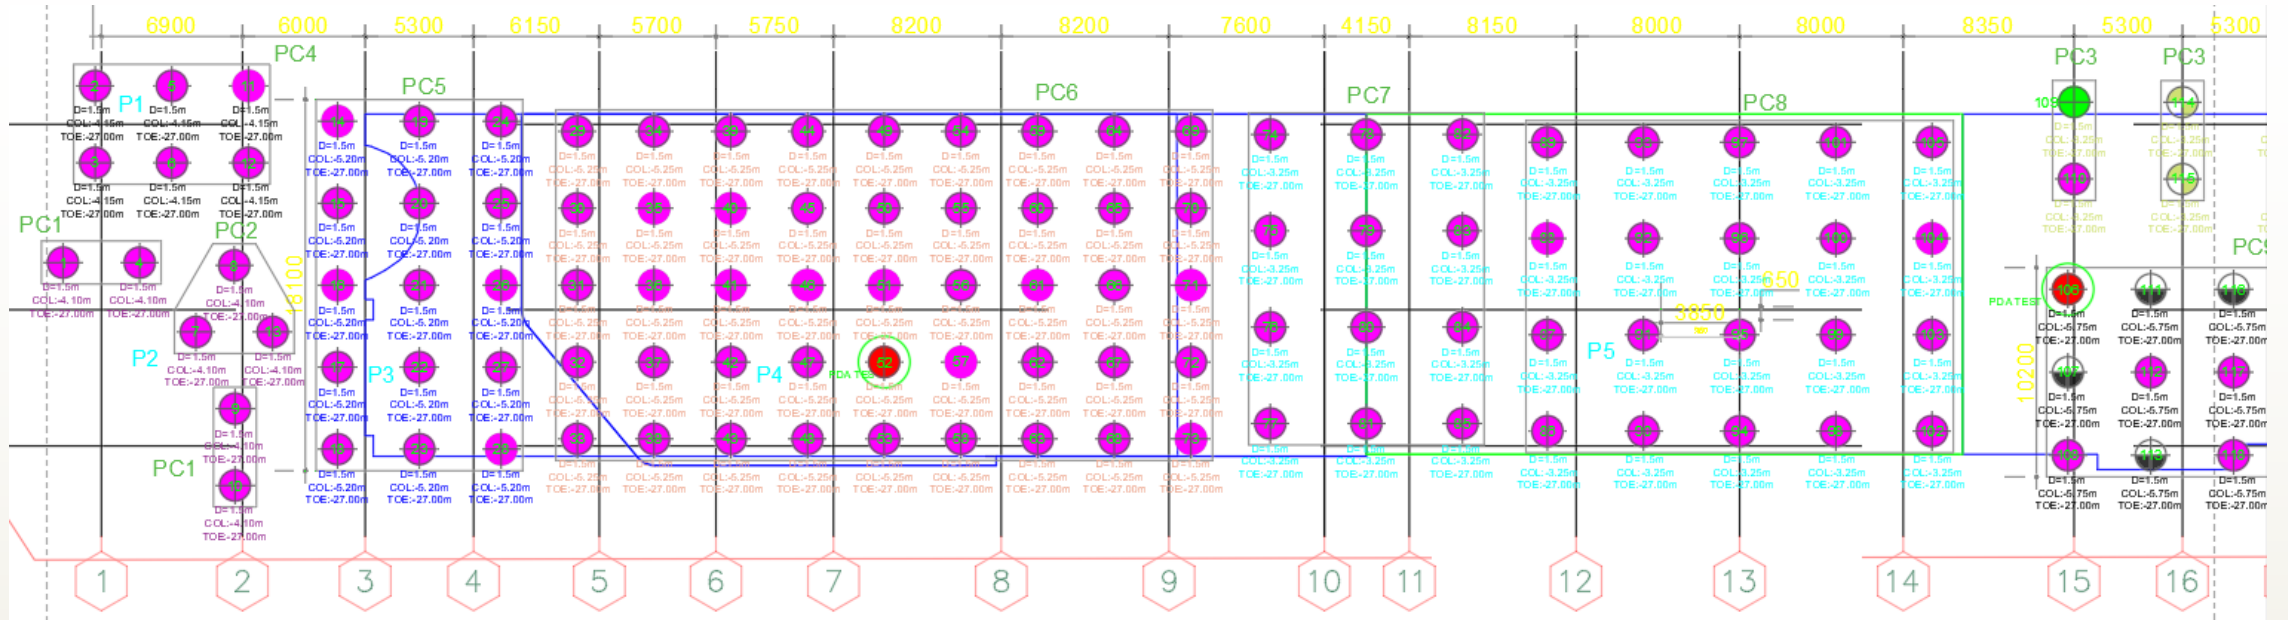

A tall, modern building with a distinctive design of stacked, cantilevered balconies, creating a stepped profile. The building is light-colored and stands prominently against a blue sky with scattered white clouds. In the foreground, there is a beach with turquoise water, a cafe with a sign that says 'BROWN COFFEE', and some greenery.

Time Square 10

TIME SQUARE 10 SHV REPORT

09 June 2026

TIME SQUARE 10 SHV LOCATION

TIME SQUARE 10 SHV LOCATION

TIME SQUARE 10 SHV ANOTHER POINT OF VIEW

TIME SQUARE 10 SHV FLOOR PLAN

SITE PROGRESS UP TO 09 JUNE 2026

SITE PROGRESS UP TO 09 JUNE 2026

BORED PILE FINISHED 180/197p

SONIC TESTING PROGRESS UP TO 09 JUNE 2026

FINISHED 109/197p

TOOL BOX MEETING

SURVEY INSPECTION

BORED PILE DRILLING

REBAR INSPECTION

DEPTH AND REBAR INSPECTION BEFORE CONCRETE

BENTONITE SLURRY INSPECTION

CONCRETE INSPECTION

MATERIAL CONTROL

CONCRETE STRENGTH TEST

MATERIAL DELIVERED ON SITE

SITE PREPARATION AND CLEANING

PASSION FOR PROGRESS!