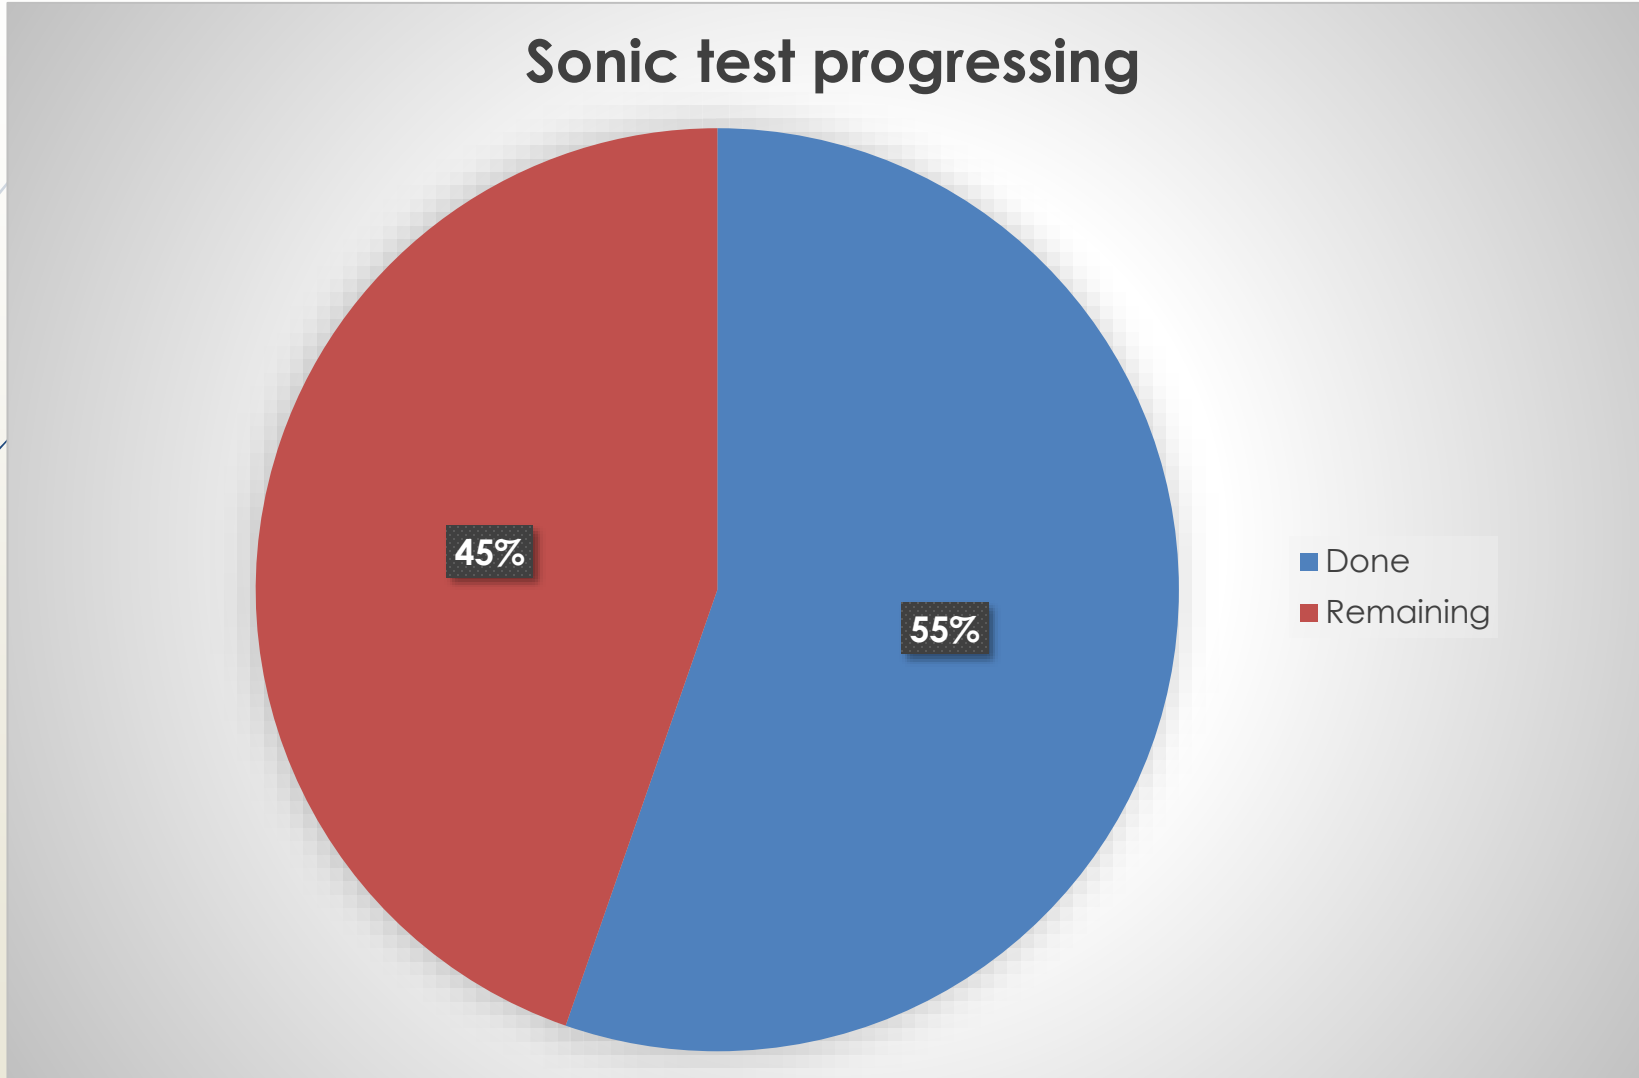

Time Square 10

TIME SQUARE 10 SHV REPORT

09 June 2026

TIME SQUARE 10 SHV LOCATION

TIME SQUARE 10 SHV LOCATION

TIME SQUARE 10 SHV ANOTHER POINT OF VIEW

TIME SQUARE 10 SHV FLOOR PLAN

SITE PROGRESS UP TO 09 JUNE 2026

SITE PROGRESS UP TO 09 JUNE 2026

BORED PILE FINISHED 180/197p

SONIC TESTING PROGRESS UP TO 09 JUNE 2026

FINISHED 109/197p

TOOL BOX MEETING

SURVEY INSPECTION

BORED PILE DRILLING

REBAR INSPECTION

DEPTH AND REBAR INSPECTION BEFORE CONCRETE

BENTONITE SLURRY INSPECTION

CONCRETE INSPECTION

MATERIAL CONTROL

CONCRETE STRENGTH TEST

MATERIAL DELIVERED ON SITE

SITE PREPARATION AND CLEANING

PASSION FOR PROGRESS!