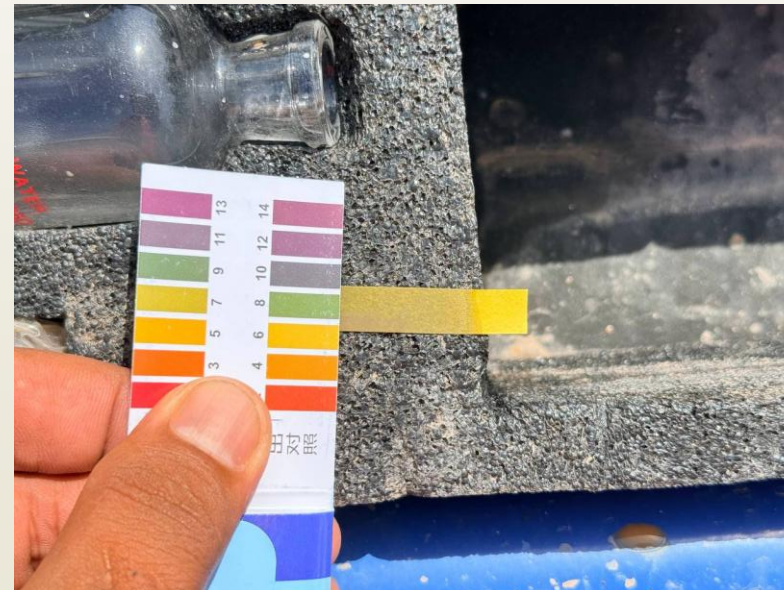

DEPTH AND REBAR INSPECTION BEFORE CONCRETE

BENTONITE SLURRY INSPECTION

CONCRETE INSPECTION

MATERIAL CONTROL

CONCRETE STRENGTH TEST

MATERIAL DELIVERED ON SITE

SITE PREPARATION AND CLEANING

PASSION FOR PROGRESS!