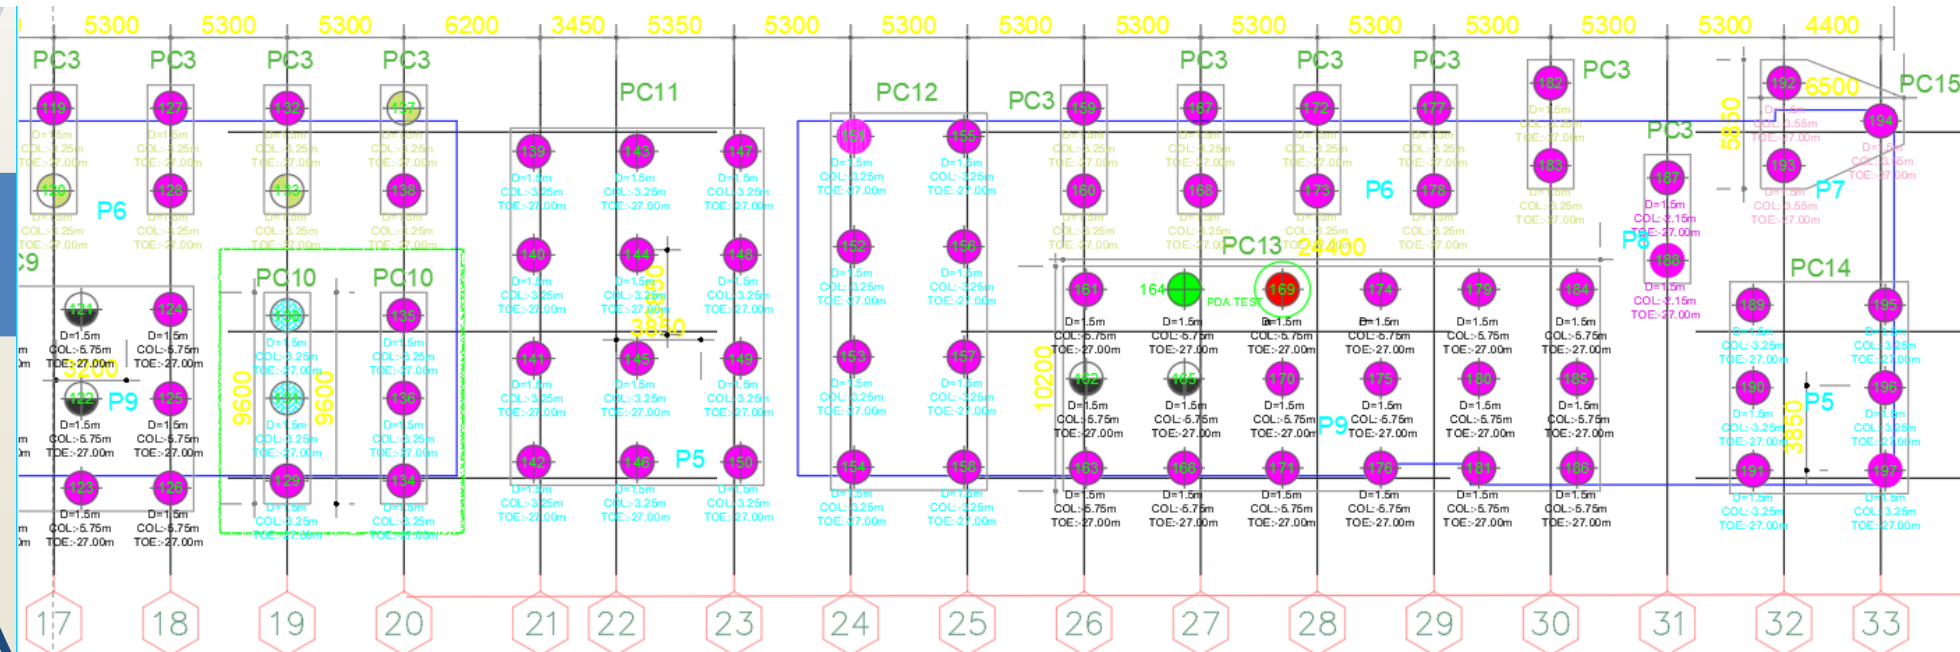

Time Square 10

TIME SQUARE 10 SHV REPORT

09 June 2026

TIME SQUARE 10 SHV LOCATION

TIME SQUARE 10 SHV LOCATION

TIME SQUARE 10 SHV ANOTHER POINT OF VIEW

TIME SQUARE 10 SHV FLOOR PLAN

SITE PROGRESS UP TO 09 JUNE 2026

SITE PROGRESS UP TO 09 JUNE 2026

BORED PILE FINISHED 180/197p

SONIC TESTING PROGRESS UP TO 09 JUNE 2026

FINISHED 109/197p

TOOL BOX MEETING

SURVEY INSPECTION

BORED PILE DRILLING

REBAR INSPECTION

DEPTH AND REBAR INSPECTION BEFORE CONCRETE

BENTONITE SLURRY INSPECTION

CONCRETE INSPECTION

MATERIAL CONTROL

CONCRETE STRENGTH TEST

MATERIAL DELIVERED ON SITE

SITE PREPARATION AND CLEANING

PASSION FOR PROGRESS!

TIME SQUARE 10

OCEAN VIEW

THE FIRST DAY IN OTRES BEACH

THANK YOU!