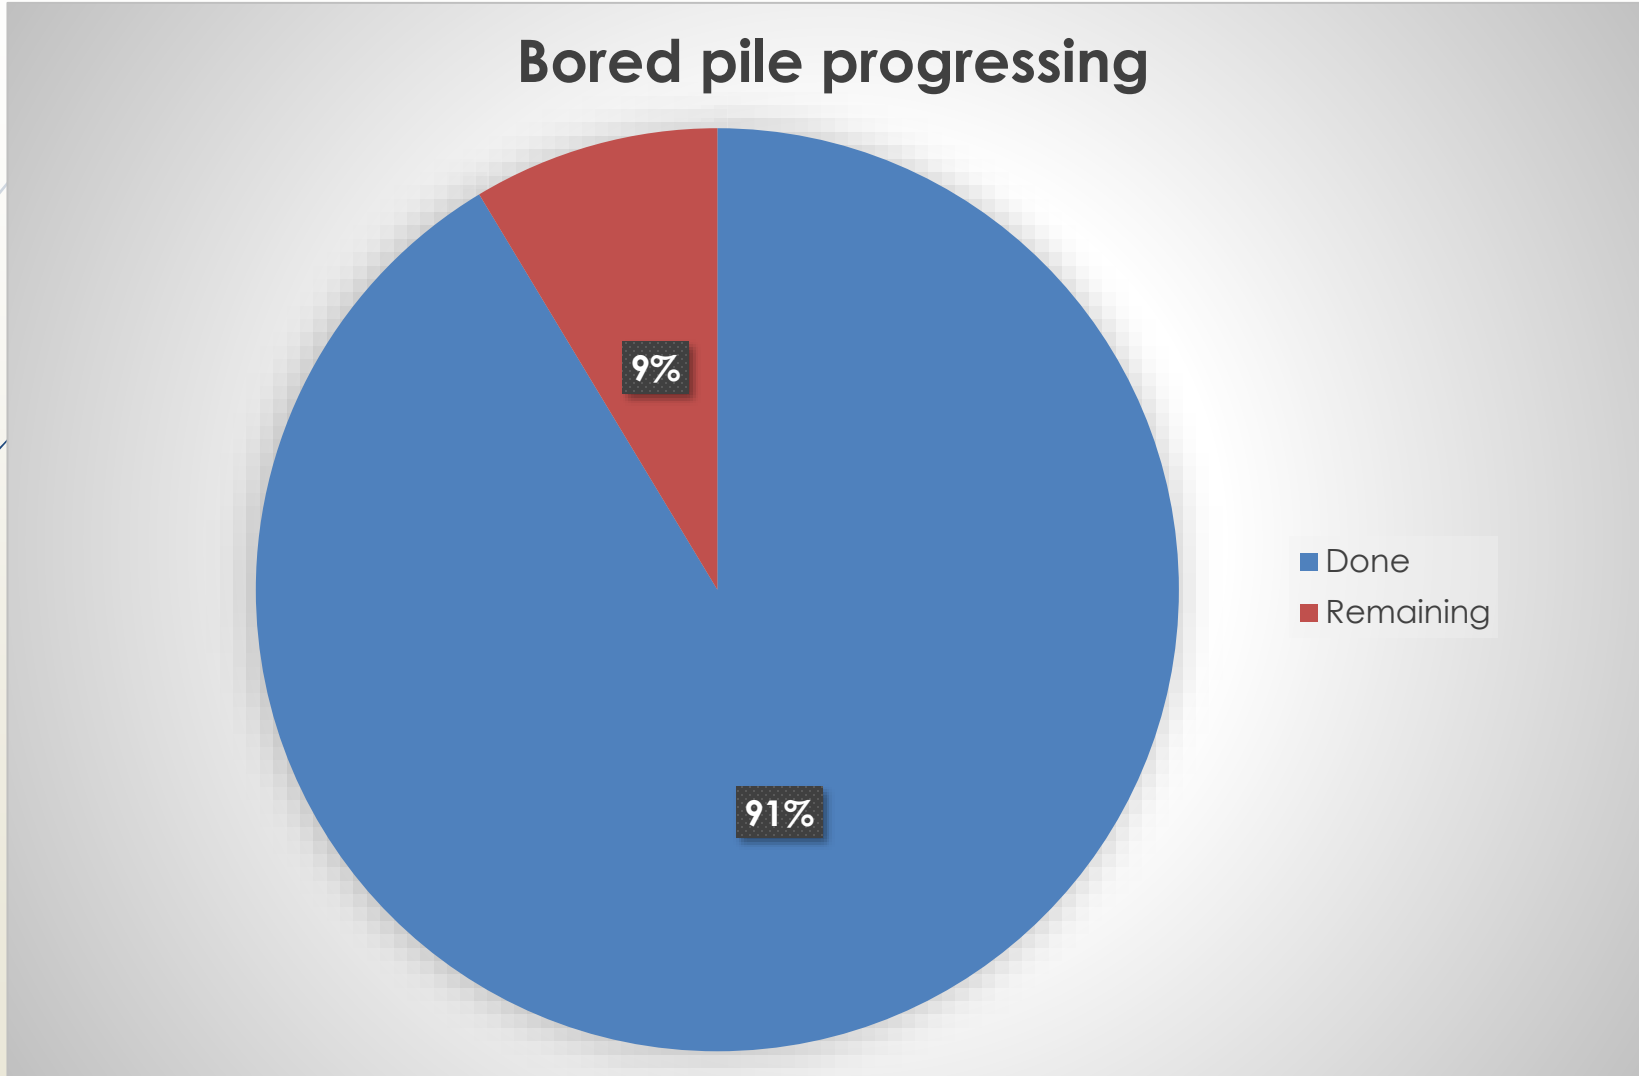

A tall, modern building with a distinctive design of stacked, cantilevered balconies, creating a stepped profile. The building is light-colored and stands prominently against a blue sky with scattered white clouds. In the foreground, there is a beach with turquoise water, a cafe with a sign that says 'BROWN COFFEE', and some greenery.

Time Square 10

TIME SQUARE 10 SHV REPORT

09 June 2026

TIME SQUARE 10 SHV LOCATION

TIME SQUARE 10 SHV LOCATION

TIME SQUARE 10 SHV ANOTHER POINT OF VIEW

TIME SQUARE 10 SHV FLOOR PLAN

SITE PROGRESS UP TO 09 JUNE 2026

SITE PROGRESS UP TO 09 JUNE 2026

BORED PILE FINISHED 180/197p

SONIC TESTING PROGRESS UP TO 09 JUNE 2026

FINISHED 109/197p

TOOL BOX MEETING

SURVEY INSPECTION

BORED PILE DRILLING

REBAR INSPECTION

DEPTH AND REBAR INSPECTION BEFORE CONCRETE

BENTONITE SLURRY INSPECTION

CONCRETE INSPECTION

MATERIAL CONTROL

CONCRETE STRENGTH TEST

MATERIAL DELIVERED ON SITE

SITE PREPARATION AND CLEANING

PASSION FOR PROGRESS!